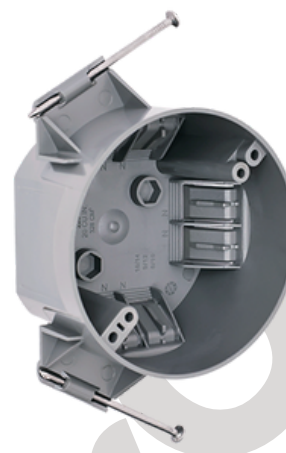

AMERICAN PLASTIC BOX

MODEL NUMBER	APB05N
CUBIC CAPACITY	20 Cubic Inches
DESCRIPTION	New Work; 20 cu in; Nail-on; Ceiling Box with Wire Clamps.
MATERIAL	PPO
MOUNTING MEANS	Captive Nails
PRODUCTS SIZE L×W×D	4 Dia×2-1/4"
OUTER BOX SIZE L×W×D(CM)	51×46×24
STD. CTN. QTY.	60 Pcs
CERTIFICATIONS	ISO9001, ISO14001, ETL5010519, 2-hour fire rating
COLOR	Gray

FEATURES & BENEFITS

- Designed and listed for use with non-metallic sheathed cable in accordance with Article 314 of the National Electrical Code®, they make fast work of any residential or light commercial application.
- Non-metallic boxes feature PPO construction for easier installation, greater performance and lower installation cost. All PPO boxes are permissible for use with 90° C connectors.
- Wiring System Non-metallic sheathed cable.
- Various Colors Can Be Customised.
- ETL Listed and carries a 2-hour fire rating.
- UPC Code: 00850064646245