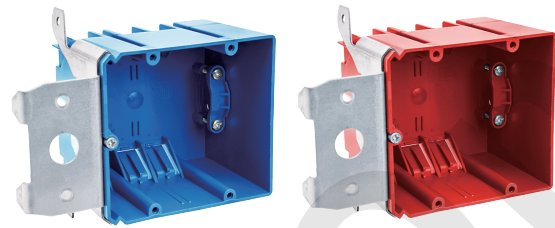

## AMERICAN PLASTIC BOX

<b>MODEL NUMBER</b>	<b>APB234N-ADJ</b>
<b>CUBIC CAPACITY</b>	34 Cubic Inches
<b>DESCRIPTION</b>	New Work; 2-Gang; Adjustable Bracket Mounting; Large 220V Knockout; For Use With Non-Metallic Sheathed Cable. With Six Integral Clamps
<b>MATERIAL</b>	PPO
<b>MOUNTING MEANS</b>	Adjustable Bracket
<b>PRODUCTS SIZE L×W×D</b>	4.00"×3.65"×3.00"
<b>OUTER BOX SIZE L×W×D(CM)</b>	51.5×36.5×32.5
<b>STD. CTN. QTY.</b>	60 Pcs
<b>CERTIFICATIONS</b>	ISO9001, ISO14001, ETL5010519, 2-hour fire rating
<b>COLOR</b>	Blue, Gray, Red, Black..... Various Colors Can Be Customised

Blue

Red

Intertek  
5010519  
2-HR-W-C

Gray

Black

Various Colors Can Be Customised

## FEATURES & BENEFITS

- Designed and listed for use with non-metallic sheathed cable in accordance with Article 314 of the National Electrical Code®, they make fast work of any residential or light commercial application.
- Non-metallic boxes feature PPO construction for easier installation, greater performance and lower installation cost.
- All PPO boxes are permissible for use with 90° C connectors.
- Wiring System Non-metallic sheathed cable.
- Various Colors Can Be Customised.
- ETL Listed and carries a 2-hour fire rating.