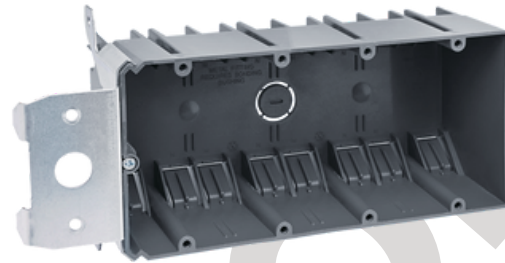

AMERICAN PLASTIC BOX

MODEL NUMBER	APB468-ADJ
CUBIC CAPACITY	68 cu in Sixteen Integral Clamps
DESCRIPTION	New Work; 4-Gang; Adjustable Bracket Mounting; For Use With Non-Metallic Sheathed Cable.
MATERIAL	PPO
MOUNTING MEANS	Captive Nails
PRODUCTS SIZE L×W×D	7.72"×3.65"×3.00"
OUTER BOX SIZE L×W×D(CM)	60×35.5×24.5
STD. CTN. QTY.	30 Pcs
CERTIFICATIONS	ISO9001, ISO14001, ETL5010519, 2-hour fire rating
COLOR	Gray

Intertek
5010519
2-HR-W-C

FEATURES & BENEFITS

- Designed and listed for use with non-metallic sheathed cable in accordance with Article 314 of the National Electrical Code®, they make fast work of any residential or light commercial application.
- Non-metallic boxes feature PPO construction for easier installation, greater performance and lower installation cost. All PPO boxes are permissible for use with 90° C connectors. Wiring System Non-metallic sheathed cable.
- Various Colors Can Be Customised.
- ETL Listed and carries a 2-hour fire rating.
- UPC Code: 00850064646511