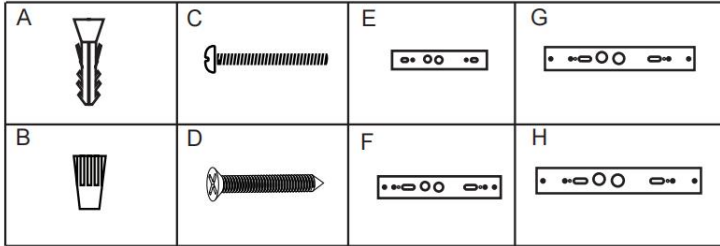

## INSTALLATION STEPS

1. Fixing bracket on terminal box.

2. Wiring and color temperature adjustment. (see operation guide)

3. Fixing the lamp body on bracket and fix tightly.

Part	Description	Q-ty
-	LED Round Surface Slim Panel Fixture	1
A	Rubber Plug	2
B	Wiring Cap	2
C	Long screw 1.05 inch	2
D	Self-tapping screw 1 inch	2
E	5" Bracket	1
F	7" Bracket	1
G	9" Bracket	1
H	12" Bracket	1
-	Box	1
-	Installation Instructions	1