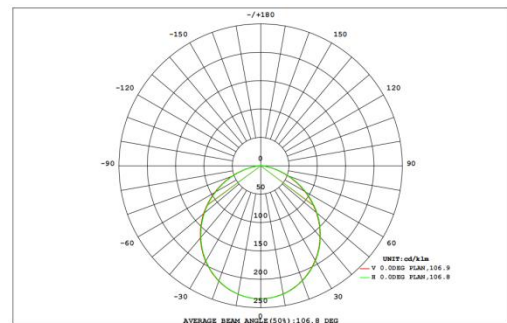

LUMINAIRE PHOTOMETRIC TEST REPORT FOR 4"