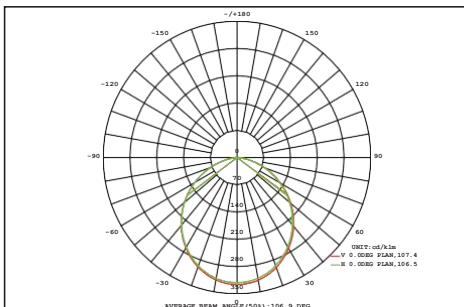

LIGHTING DISTRIBUTION

LUMINAIRE PHOTOMETRIC TEST REPORT FOR 6"