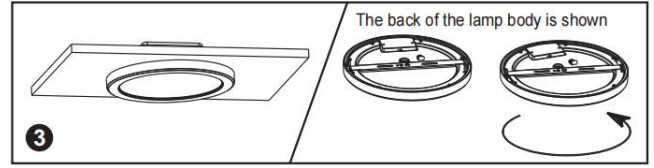

## INSTALLATION STEPS

1. Fixing bracket on terminal box.

2. Wiring and color temperature adjustment. (see operation guide)

3. Fixing the lamp body on bracket and fix tightly.

Part	Description	Q-ty
-	LED Round Surface Slim Panel Fixture	1
A	Rubber Plug	2
B	Wiring Cap	2
C	Long screw 1.05 inch	2
D	Self-tapping screw 1 inch	2
E	5" Bracket	1
F	7" Bracket	1
G	9" Bracket	1
H	12" Bracket	1
-	Box	1
-	Installation Instructions	1