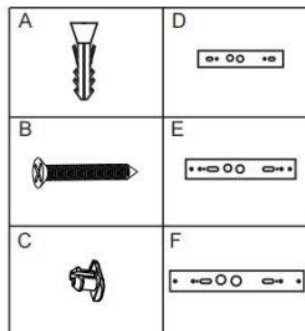

2. If the color temperature is different between several lights when controlled by one ON/OFF button, press the button seven times continuously to reset.

2、 Fixture Instslltion

3、 Package Contents

Part	Description	Q-ty
-	LED Round Surface Slim Panel Fixture	1
A	Rubber Plug	2
B	Self-tapping screw 1 inch	2
C	Plug	2
D	Φ200 Bracket	1
E	Φ300 Bracket	1
F	Φ400 Bracket	1
-	Box	1
-	Installation Instructions	1