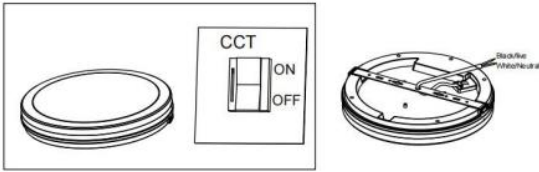

2. If the color temperature is different between several lights when controlled by one ON/OFF button, press the button seven times continuously to reset.

2、 Fixture Instslltion

3、 Package Contents

Part	Description	Q-ty
-	LED Round Surface Slim Panel Fixture	1
A	Rubber Plug	2
B	Self-tapping screw 1 inch	2
C	Plug	2
D	Φ200 Bracket	1
E	Φ300 Bracket	1
F	Φ400 Bracket	1
-	Box	1
-	Installation Instructions	1