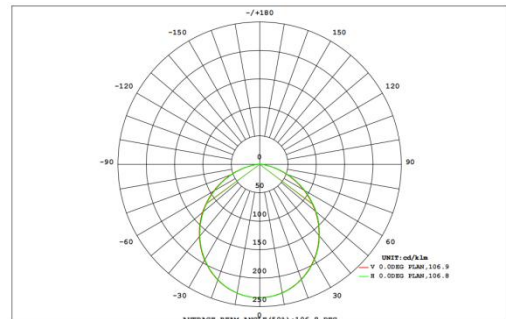

LUMINAIRE PHOTOMETRIC TEST REPORT FOR 4"