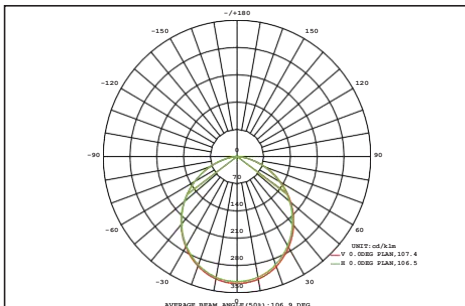

LIGHTING DISTRIBUTION

LUMINAIRE PHOTOMETRIC TEST REPORT FOR 6"