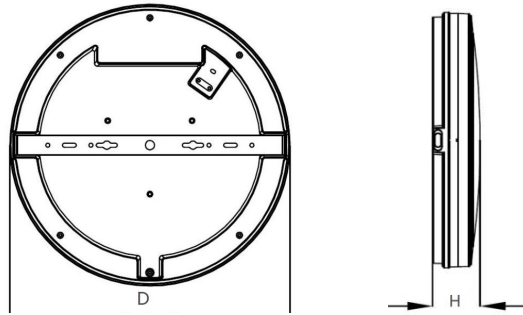

Manufactured by:

1010 Martin Luther King Jr. Pkway.
 Suite 200
 Durham, NC 27713
www.epoweron.com

Contents are subject to change without notice.

DIMENSIONS

Model Number	Size	D	H
EPDR00500100	8"	7.95"	2"
EPDR00600100	12"	11.89"	2.2"
EPDR00700100	16"	15.83"	2.2"