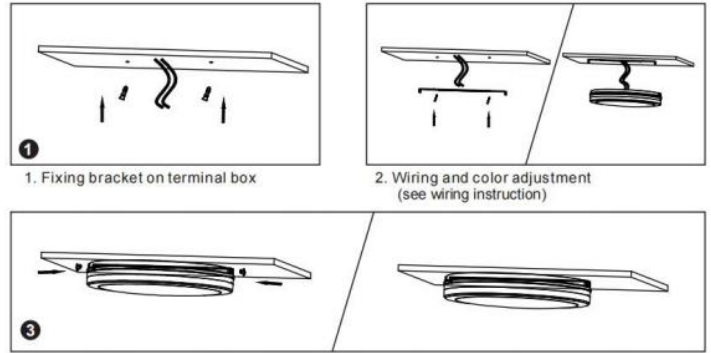

Contents are subject to change without notice.

INSTALLATION STEPS

Steps for Surface Mount Installation

1、Instsllation Preparation

1. Select the color temperature via the ON/OFF button on the wall.

on → 5000K → off/on → 3000K → off/on → 4000K

2. If the color temperature is different between several lights when controlled by one ON/OFF button, press the button seven times continuously to reset.

2、 Fixture Instslltion

3、 Package Contents

Part	Description	Q-ty
-	LED Round Surface Slim Panel Fixture	1
A	Rubber Plug	2
B	Self-tapping screw 1 inch	2
C	Plug	2
D	Φ200 Bracket	1
E	Φ300 Bracket	1
F	Φ400 Bracket	1
-	Box	1
-	Installation Instructions	1