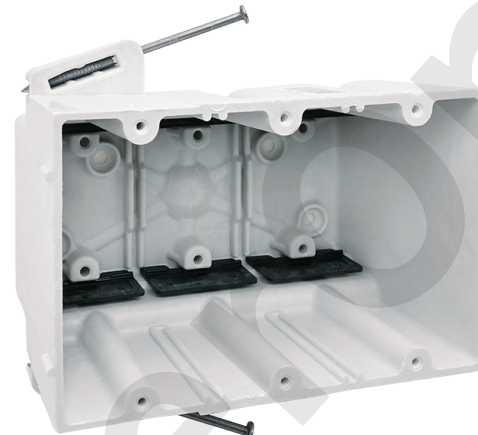

FIBER GLASS OUTLET BOX

MODEL NUMBER	FG03N
CUBIC CAPACITY	56.5 Cubic Inches
DESCRIPTION	3-Gang Off-White Fiberglass New Work Deep Switch/Outlet Interior Electrical Box.
MATERIAL	BMC
MOUNTING MEANS	Nails
PRODUCTS SIZE L×W×D	5-11/16"×3-3/4"×3-9/16"
OUTER BOX SIZE L×W×D(CM)	46×28×47.5
STD. CTN. QTY.	30 Pcs
CERTIFICATIONS	ISO9001, ISO14001, ETL5010519, 2-hour fire rating
COLOR	Off-White

Intertek
5010519
2-HR-W

FEATURES & BENEFITS

- Knockouts on fiberglass boxes are complete, reducing drafts and easily removed with wire for no tools installation
- Device holes are pre-tapped and tapered for secure device installation and drastically reduce device pull out
- Fiberglass boxes feature factory installed Speed Clamps to provide a secure hold on installed wiring
- Mounted with angled mid nails
- Offset gauge marks on the box give positive stop for the proper wall thickness
- Leveling ribs position the face of the box parallel to the wall surface
- High Strength Fiberglass Reinforced Polyester Material
- Non-distorting in high heat, impact resistant in cold temps
- Machine tapped device holes for faster installation
- ETL Listed and carries a 2-hour fire rating