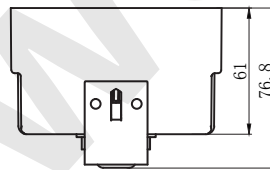

FIBER GLASS OUTLET BOX

MODEL NUMBER	FG06N
CUBIC CAPACITY	22.5 Cubic Inches
DESCRIPTION	Round Fiberglass Ceiling Fixture Outlet Box with 16"- 24" Adjustable Bar Hanger.
MATERIAL	BMC
MOUNTING MEANS	16"- 24" Adjustable Bar Hanger
PRODUCTS SIZE L×W×D	4"×4"×2-7/16"
OUTER BOX SIZE L×W×D(CM)	41.5×39×40
STD. CTN. QTY.	50 Pcs
CERTIFICATIONS	ISO9001, ISO14001, ETL5010519, 2-hour fire rating
COLOR	Off-White

Intertek
5010519
2-HR-W-C

FEATURES & BENEFITS

- Knockouts on fiberglass boxes are complete, reducing drafts and easily removed with wire for no tools installation
- Device holes are pre-tapped and tapered for secure device installation and drastically reduce device pull out
- Fiberglass boxes feature factory installed Speed Clamps to provide a secure hold on installed wiring
- High Strength Fiberglass Reinforced Polyester Material
- Non-distorting in high heat, impact resistant in cold temps
- Machine tapped device holes for faster installation
- ETL Listed and carries a 2-hour fire rating