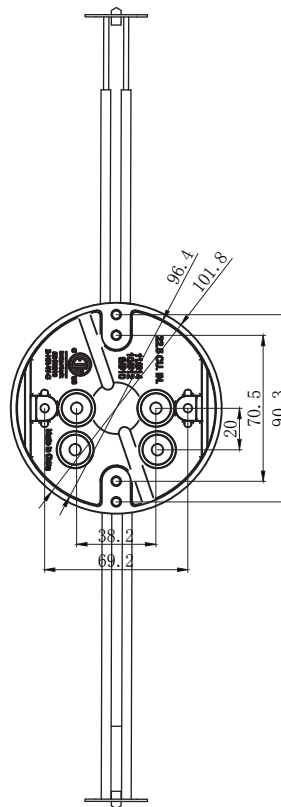

FIBER GLASS OUTLET BOX

MODEL NUMBER	FG06N
CUBIC CAPACITY	22.5 Cubic Inches
DESCRIPTION	Round Fiberglass Ceiling Fixture Outlet Box with 16"- 24" Adjustable Bar Hanger.
MATERIAL	BMC
MOUNTING MEANS	16"- 24" Adjustable Bar Hanger
PRODUCTS SIZE L×W×D	4"×4"×2-7/16"
OUTER BOX SIZE L×W×D(CM)	41.5×39×40
STD. CTN. QTY.	50 Pcs
CERTIFICATIONS	ISO9001, ISO14001, ETL5010519, 2-hour fire rating
COLOR	Off-White

Intertek
5010519
2-HR-W-C

FEATURES & BENEFITS

- Knockouts on fiberglass boxes are complete, reducing drafts and easily removed with wire for no tools installation
- Device holes are pre-tapped and tapered for secure device installation and drastically reduce device pull out
- Fiberglass boxes feature factory installed Speed Clamps to provide a secure hold on installed wiring
- High Strength Fiberglass Reinforced Polyester Material
- Non-distorting in high heat, impact resistant in cold temps
- Machine tapped device holes for faster installation
- ETL Listed and carries a 2-hour fire rating