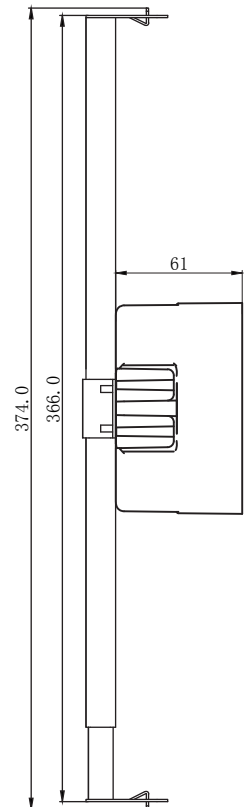

FIBER GLASS OUTLET BOX

MODEL NUMBER	FG06N
CUBIC CAPACITY	22.5 Cubic Inches
DESCRIPTION	Round Fiberglass Ceiling Fixture Outlet Box with 16"- 24" Adjustable Bar Hanger.
MATERIAL	BMC
MOUNTING MEANS	16"- 24" Adjustable Bar Hanger
PRODUCTS SIZE L×W×D	4"×4"×2-7/16"
OUTER BOX SIZE L×W×D(CM)	41.5×39×40
STD. CTN. QTY.	50 Pcs
CERTIFICATIONS	ISO9001, ISO14001, ETL5010519, 2-hour fire rating
COLOR	Off-White

Intertek
5010519
2-HR-W-C

FEATURES & BENEFITS

- Knockouts on fiberglass boxes are complete, reducing drafts and easily removed with wire for no tools installation
- Device holes are pre-tapped and tapered for secure device installation and drastically reduce device pull out
- Fiberglass boxes feature factory installed Speed Clamps to provide a secure hold on installed wiring
- High Strength Fiberglass Reinforced Polyester Material
- Non-distorting in high heat, impact resistant in cold temps
- Machine tapped device holes for faster installation
- ETL Listed and carries a 2-hour fire rating