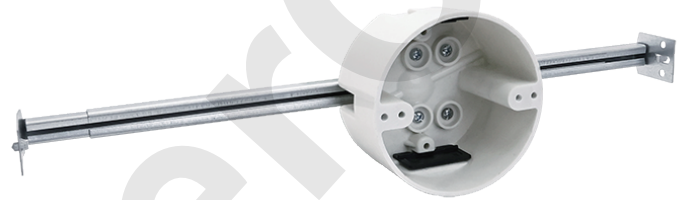

FIBER GLASS OUTLET BOX

MODEL NUMBER	FG06N
CUBIC CAPACITY	22.5 Cubic Inches
DESCRIPTION	Round Fiberglass Ceiling Fixture Outlet Box with 16"- 24" Adjustable Bar Hanger.
MATERIAL	BMC
MOUNTING MEANS	16"- 24" Adjustable Bar Hanger
PRODUCTS SIZE L×W×D	4"×4"×2-7/16"
OUTER BOX SIZE L×W×D(CM)	41.5×39×40
STD. CTN. QTY.	50 Pcs
CERTIFICATIONS	ISO9001, ISO14001, ETL5010519, 2-hour fire rating
COLOR	Off-White

Intertek
5010519
2-HR-W-C

FEATURES & BENEFITS

- Knockouts on fiberglass boxes are complete, reducing drafts and easily removed with wire for no tools installation
- Device holes are pre-tapped and tapered for secure device installation and drastically reduce device pull out
- Fiberglass boxes feature factory installed Speed Clamps to provide a secure hold on installed wiring
- High Strength Fiberglass Reinforced Polyester Material
- Non-distorting in high heat, impact resistant in cold temps
- Machine tapped device holes for faster installation
- ETL Listed and carries a 2-hour fire rating