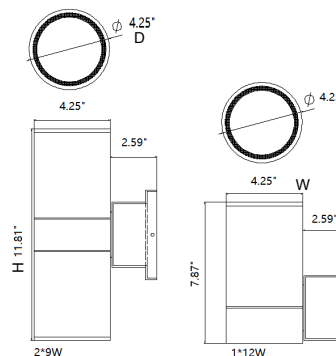

DIMENSIONS

ITEM	D	H	W
MG02WC00100100	4.25"	7.87"	6.84"
MG02WC00100200	4.25"	11.8"	6.84"

UPC CODES

Product Code	Product Description	Box UPC Code	Case UPC Code
MG02WC00100100	MG WALL CYLINDER D4.25" 12W 0.9PF NON-DIM 1300LM 80CRI 3000K BRONZE UP OR DOWN 1PK	822985532341	10822985532348
MG02WC00100200	MG WALL CYLINDER D4.25" 2*9W 0.9PF NON-DIM 2000LM 80CRI 3000K BRONZE UP & DOWN 1PK	822985532358	10822985532355