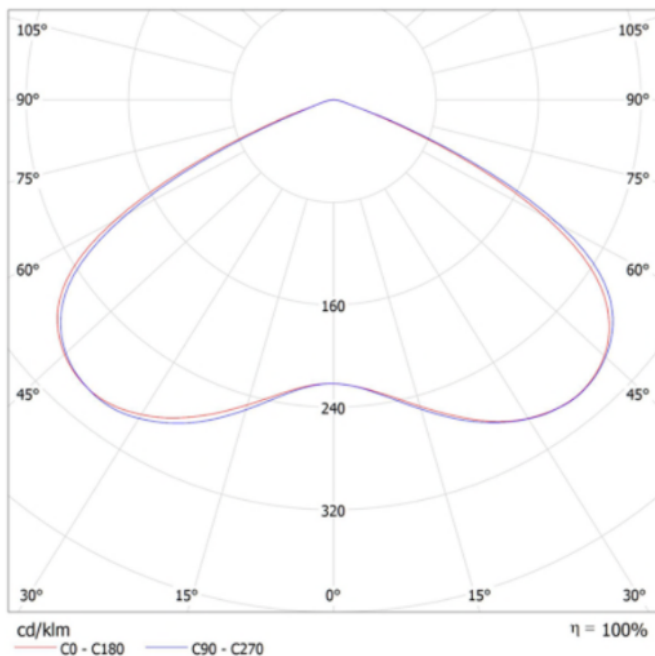

SPECIFICATIONS

Fixture Type	Base Type	Beam Angle(°)	Lumen Output(lm)	Luminous Efficacy(lm/W)	Input Power(W)	Input Voltage(V)	Power factor	Color Temp (CCT)	Color Rend (CRI)	Lifetime Rating	Warranty	Dimmability	Operating Temp(°F)	Environment	DLC	Safety Cert
MHB05250W27V40KD	Hook mount	130°	40000lm	160 lm/W	250 W	120-277 Vac	>0.9	4000K	70	50000h	10Years	1-10V	-40 to131	Wet location	Premium	UL
MHB05250W27V50KD	Hook mount	130°	40100lm	160 lm/W	250 W	120-277 Vac	>0.9	5000K	70	50000h	10Years	1-10V	-40 to131	Wet location	Premium	UL
MHB05250W48V50KD	Hook mount	130°	41000lm	164 lm/W	250 W	347-480 Vac	>0.9	5000K	70	50000h	10Years	1-10V	-40 to131	Wet location	Premium	UL
MHB05340W27V50KD	Hook mount	130°	55500lm	163 lm/W	340 W	120-277 Vac	>0.9	5000K	70	50000h	10Years	1-10V	-40 to131	Wet location	Premium	UL

SPECIFICATIONS

Weight:
 200W/250W: 16.27lbs
 300W/340W: 17.57lbs

LIGHT DISTRIBUTION

DISTRIBUTED BY:

1010 Martin Luther King Jr. Pkway.
 Suite 200
 Durham, NC 27713
www.epoweron.com

Contents are subject to change without notice.