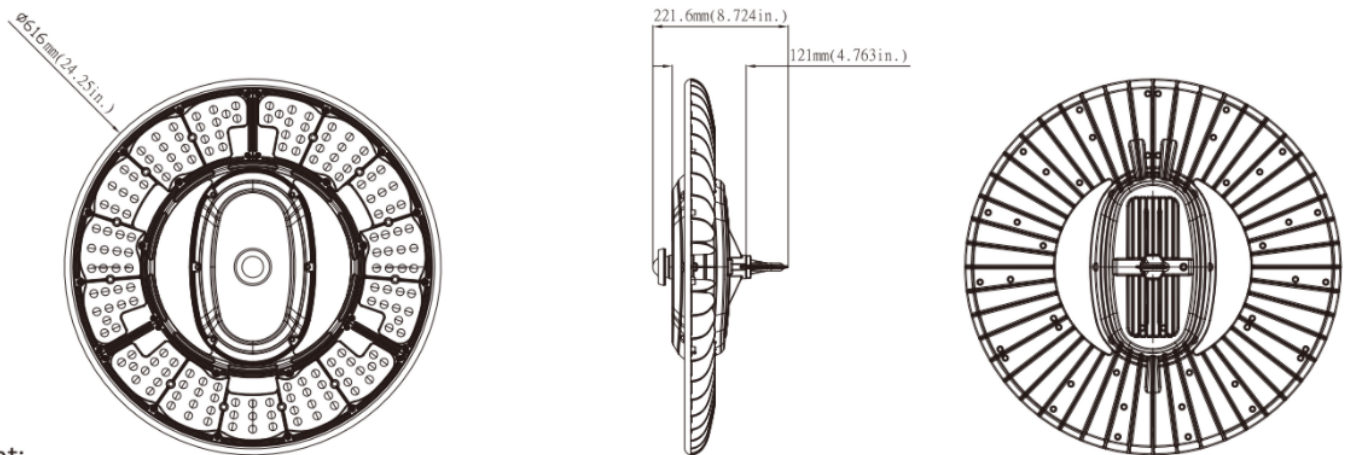

KEY FEATURES

- Efficiency higher than 160lm/W, designed to replace 750W and 1000W HID while consumes 250W and 340W.
- Open the drive compartment cover from below to facilitate inspection and assembly.
- 120 degree lens guarantees light intensity and light uniformity.
- Hook(default included) or Conduit pendant way for different applications.
- Optional motion sensor can be offered for maximizing energy savings.
- Optional adjustment dial allows the fixture to meet higher ambient temperature requirements.
- Operating temperature is -40°C to 65°C(-40°F to 149°F).
- Resistant to shock and vibration.
- UL/cUL wet location and DLC qualified.

APPLICATIONS

- Commercial
- Retail and institutional applications including gymnasiums
- Factories and warehouses

ORDERING GUIDE

Fixture Type	Wattage	Voltage	CCT	Finish	Sensor (Option)	Adjustment Dial (Option)	Surge Protection (Option)	Internal Code
<input type="checkbox"/>	<input type="checkbox"/>	<input type="checkbox"/>	<input type="checkbox"/>	<input type="checkbox"/>	<input type="checkbox"/>	<input type="checkbox"/>	<input type="checkbox"/>	<input type="checkbox"/>
MHB05 High Bay	200 200W 300 300W 250 250W 340 340W	27V 120-277V 48V 347-480V	40K 4000K 50K 5000K	D Dark Bronze B Black W White	M With Sensor Blank Without Sensor	AD With Adjustment Dial Blank Without Adjustment Dial	S Surge protection (Blank) No Surge protection	Blank Alphanumeric

SPECIFICATIONS

Weight:
 200W/250W: 16.27lbs
 300W/340W: 17.57lbs

LIGHT DISTRIBUTION

DISTRIBUTED BY:

1010 Martin Luther King Jr. Pkway.
 Suite 200
 Durham, NC 27713
www.epoweron.com

Contents are subject to change without notice.